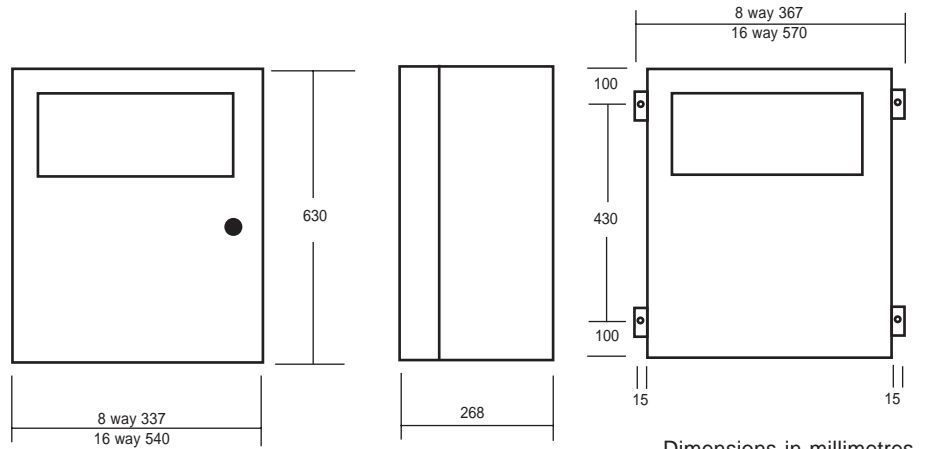

16 way

- suitable for the 16 way front access rack and up to two 16 way power supplies.

DS0106.PM6
05701M5022

Dimensional:

Dimensions in millimetres

MEMBERS OF THE ZELLWEGER ANALYTICS DIVISION

FRANCE

Zellweger Analytics SA
33 rue de Ballon
ZI des Richardets
F-93165 Noisy le Grand Cedex
France
Tel: (33) 01 48 15 80 80
Fax: (33) 01 48 15 80 00